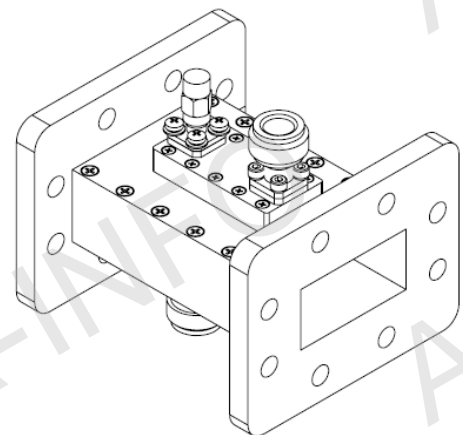

## Technical Specification

EIA WR	WR159
Frequency Range(GHz)	4.90 - 7.05
Coupling(dB)	40 Typ.
Directivity(dB)	15 Typ.
Insertion Loss(dB)	0.1 Max. (Not including the theoretical loss $4.34 \times 10^{-4}$ dB)
Mainline VSWR	1.10:1 Max.
Secondline VSWR	1.35:1 Max.
Flange	FDP58(UDR58)
Coupling Port	N-Female/N-Male
Material	Al
Net Weight(Kg)	0.26 Around

## Outline Drawing (Size: mm)

Coupling Port: N-Female

For N-Male connector Coupling Port outline drawing, please contact A-INFO.

AINFO Inc.

Page 1 of 6

China(Beijing): Tel: (+86) 10-6266-7326, (+86) 10-6266-7327 Fax: (+86) 10-6266-7379  
 China(Chengdu): Tel: (+86) 28-8519-2786, (+86) 28-8519-3044 Fax: (+86) 28-8519-3068  
 USA: Tel: (+1) 949-639-9688, (+1) 949-639-9608 Fax: (+1) 949-639-9670