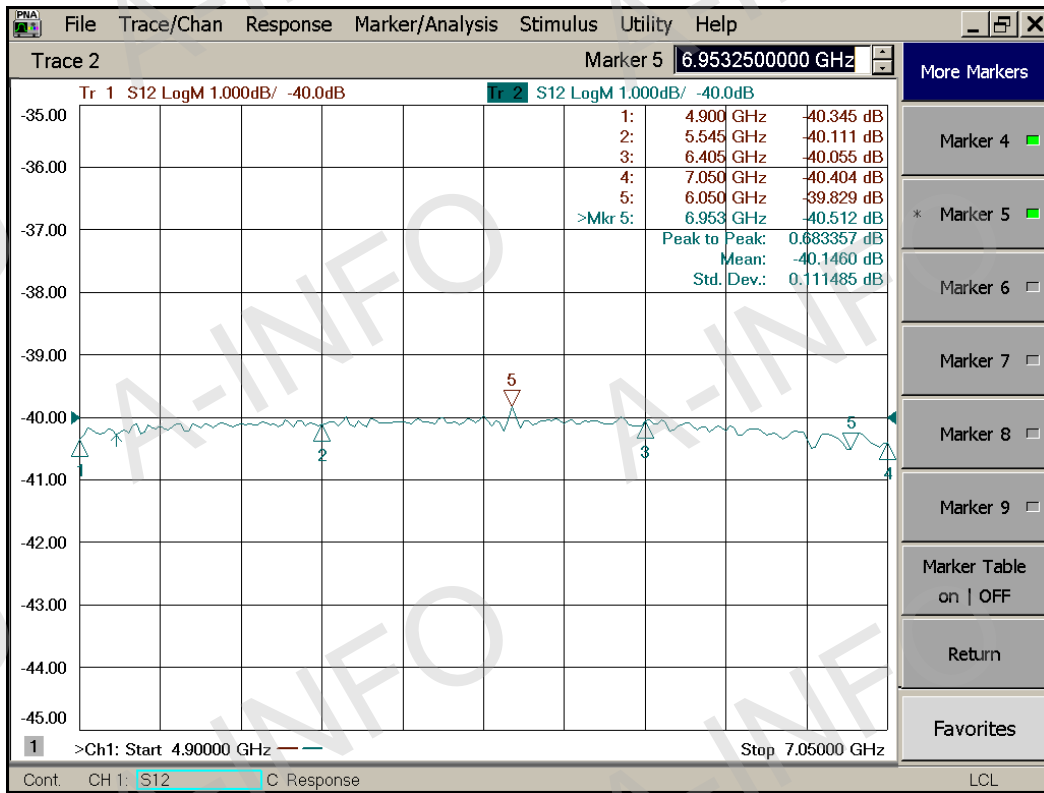

Test Results

Coupling
Port 1

Port 2