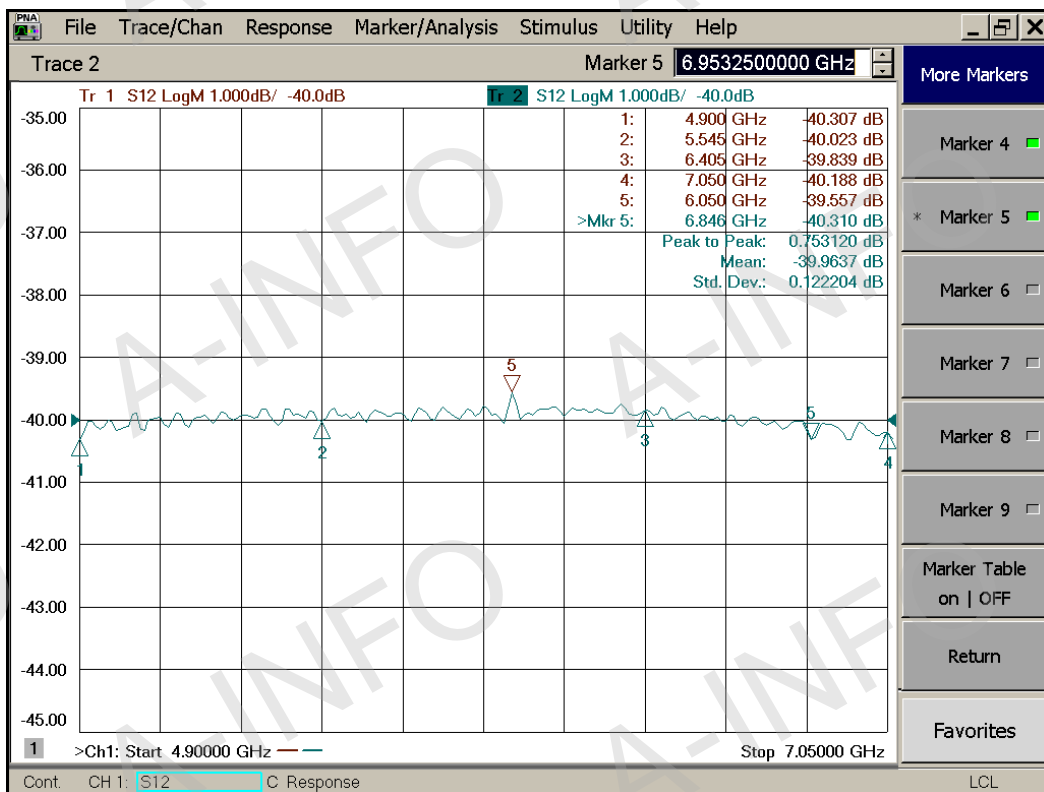

AINFO Inc.

Page 3 of 6

China(Beijing): Tel: (+86) 10-6266-7326, (+86) 10-6266-7327 Fax: (+86) 10-6266-7379
China(Chengdu): Tel: (+86) 28-8519-2786, (+86) 28-8519-3044 Fax: (+86) 28-8519-3068
USA: Tel: (+1) 949-639-9688, (+1) 949-639-9608 Fax: (+1) 949-639-9670

Website: www.ainfoinc.com
Email: sales@ainfoinc.com