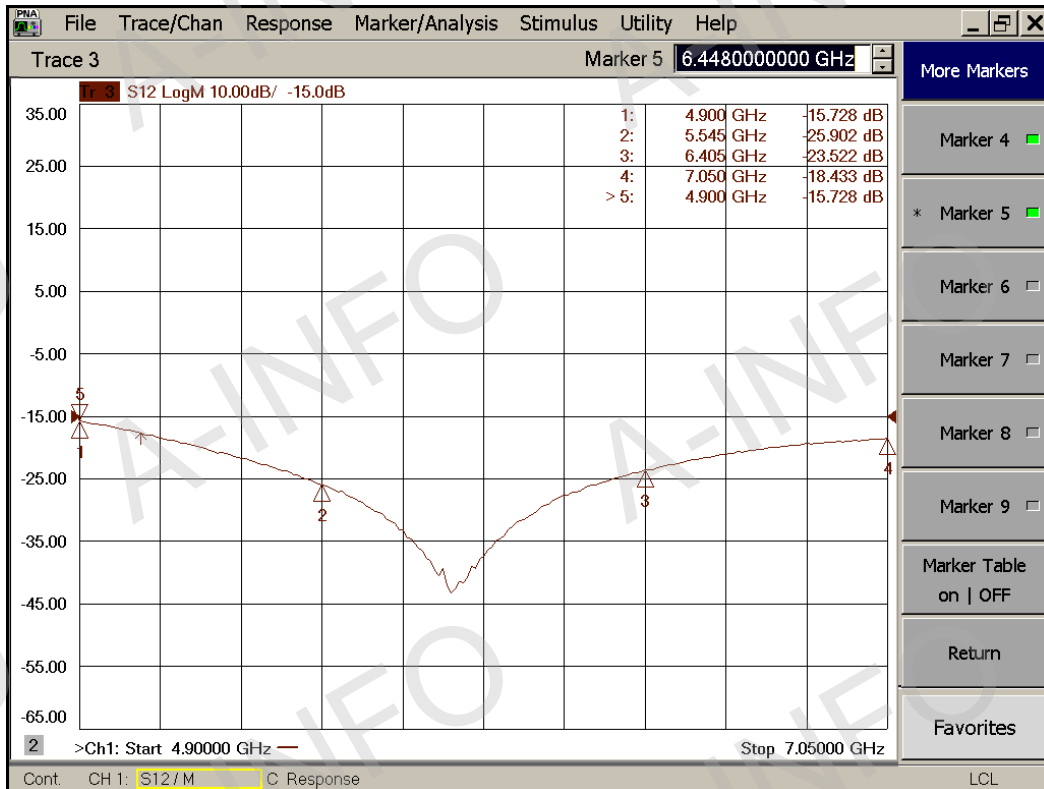

## Test Results

Coupling  
Port 1

Port 2

AINFO Inc.

Page 3 of 6

China(Beijing): Tel: (+86) 10-6266-7326, (+86) 10-6266-7327 Fax: (+86) 10-6266-7379  
 China(Chengdu): Tel: (+86) 28-8519-2786, (+86) 28-8519-3044 Fax: (+86) 28-8519-3068  
 USA: Tel: (+1) 949-639-9688, (+1) 949-639-9608 Fax: (+1) 949-639-9670

Website: [www.ainfoinc.com](http://www.ainfoinc.com)  
 Email: [sales@ainfoinc.com](mailto:sales@ainfoinc.com)

Directivity  
Port 1

Port 2

I.L. (including the theoretical loss  $4.34 \times 10^{-4}$  dB)