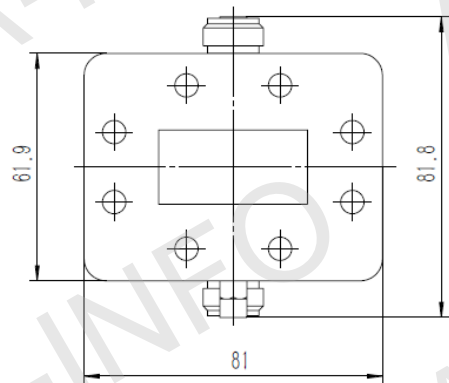

## Technical Specification

EIA WR	WR159
Frequency Range(GHz)	4.90 - 7.05
Coupling(dB)	40 Typ.
Directivity(dB)	15 Typ.
Insertion Loss(dB)	0.1 Max. (Not including the theoretical loss $4.34 \times 10^{-4}$ dB)
Mainline VSWR	1.10:1 Max.
Secondline VSWR	1.35:1 Max.
Flange	FDP58(UDR58)
Coupling Port	N-Female/N-Male
Material	Al
Net Weight(Kg)	0.26 Around

## Outline Drawing (Size: mm)

Coupling Port: N-Female

For N-Male connector Coupling Port outline drawing, please contact A-INFO.

AINFO Inc.

Page 1 of 6

China(Beijing): Tel: (+86) 10-6266-7326, (+86) 10-6266-7327 Fax: (+86) 10-6266-7379  
 China(Chengdu): Tel: (+86) 28-8519-2786, (+86) 28-8519-3044 Fax: (+86) 28-8519-3068  
 USA: Tel: (+1) 949-639-9688, (+1) 949-639-9608 Fax: (+1) 949-639-9670

## Flange Drawing (Size: mm)