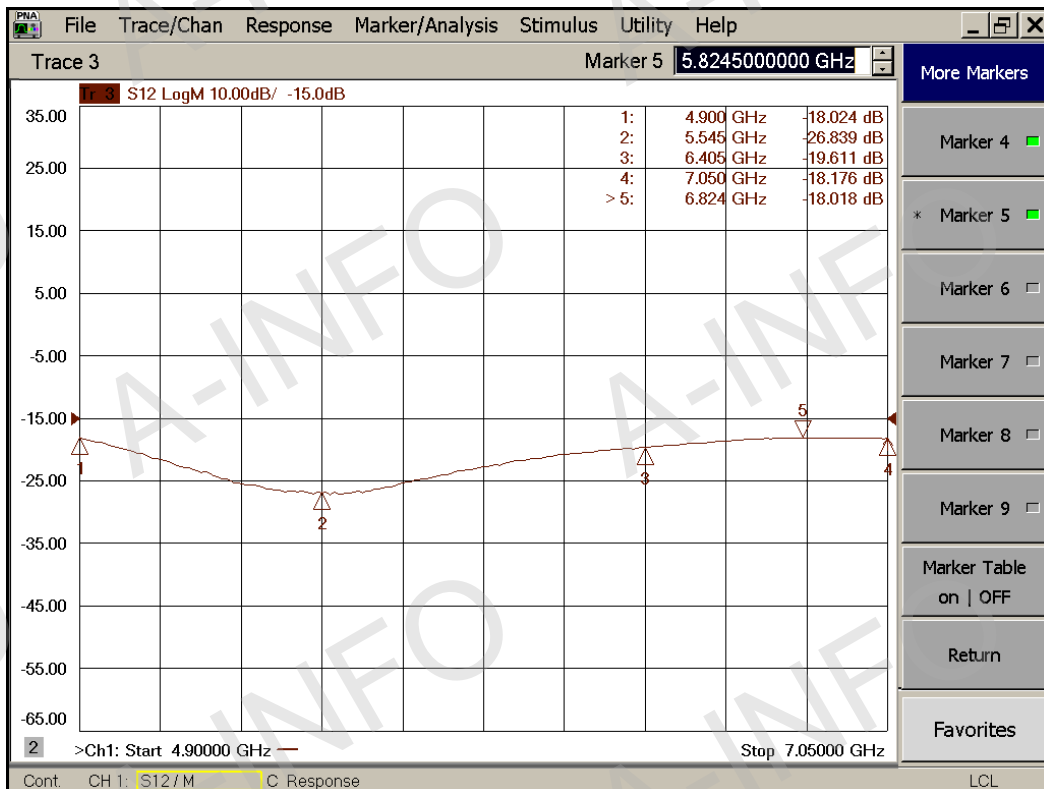

Directivity
Port 1

Port 2