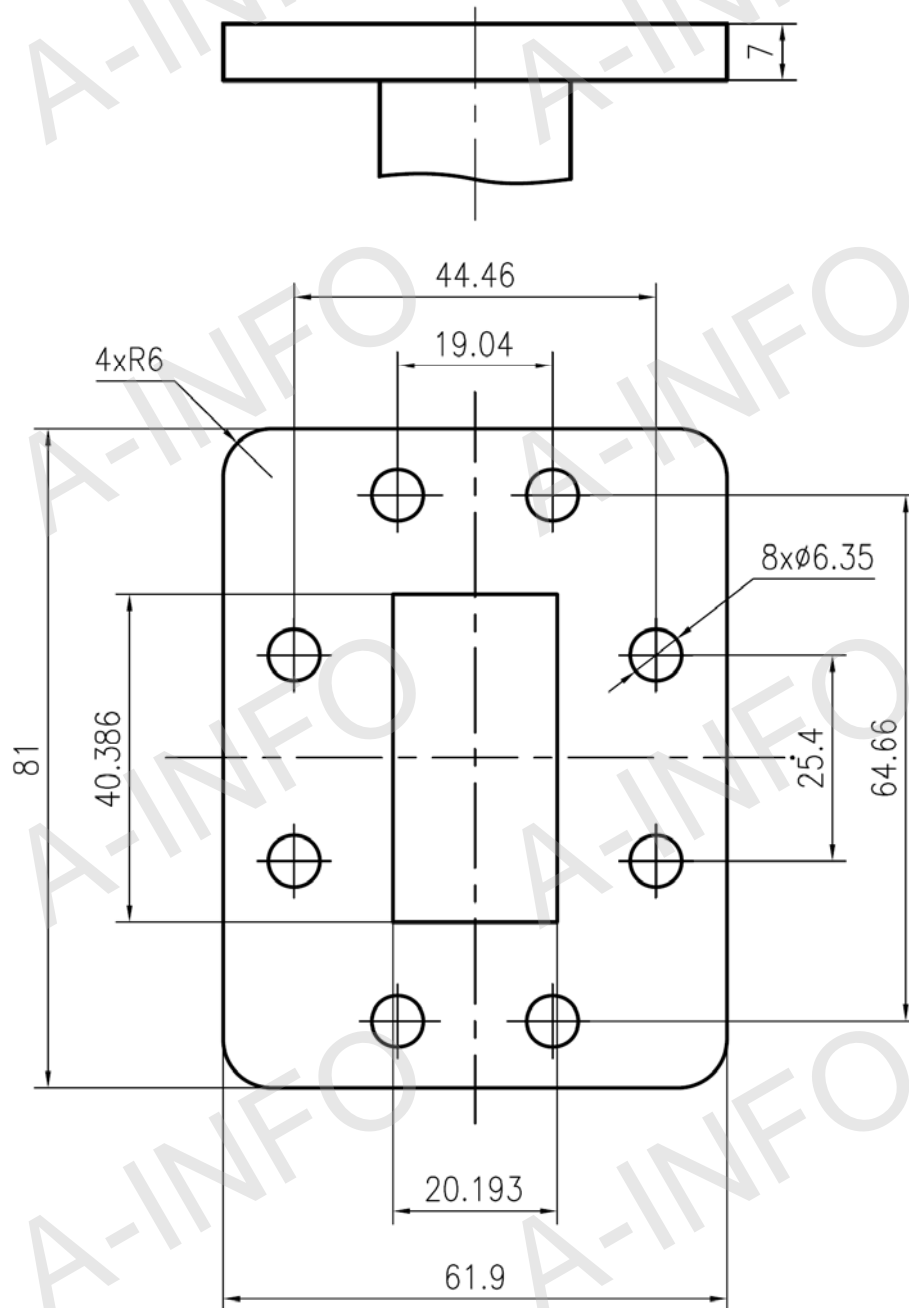

## Technical Specification

EIA WR	WR159
Frequency Range(GHz)	4.90 - 7.05
Coupling(dB)	40 Typ.
Directivity(dB)	15 Typ.
Insertion Loss(dB)	0.1 Max. (Not including the theoretical loss $4.34 \times 10^{-4}$ dB)
Mainline VSWR	1.10:1 Max.
Secondline VSWR	1.35:1 Max.
Flange	FDP58(UDR58)
Coupling Port	N-Female/N-Male
Material	Al
Net Weight(Kg)	0.26 Around

## Outline Drawing (Size: mm)

Coupling Port: N-Female

For N-Male connector Coupling Port outline drawing, please contact A-INFO.

AINFO Inc.

Page 1 of 6

China(Beijing): Tel: (+86) 10-6266-7326, (+86) 10-6266-7327 Fax: (+86) 10-6266-7379  
 China(Chengdu): Tel: (+86) 28-8519-2786, (+86) 28-8519-3044 Fax: (+86) 28-8519-3068  
 USA: Tel: (+1) 949-639-9688, (+1) 949-639-9608 Fax: (+1) 949-639-9670

## Flange Drawing (Size: mm)