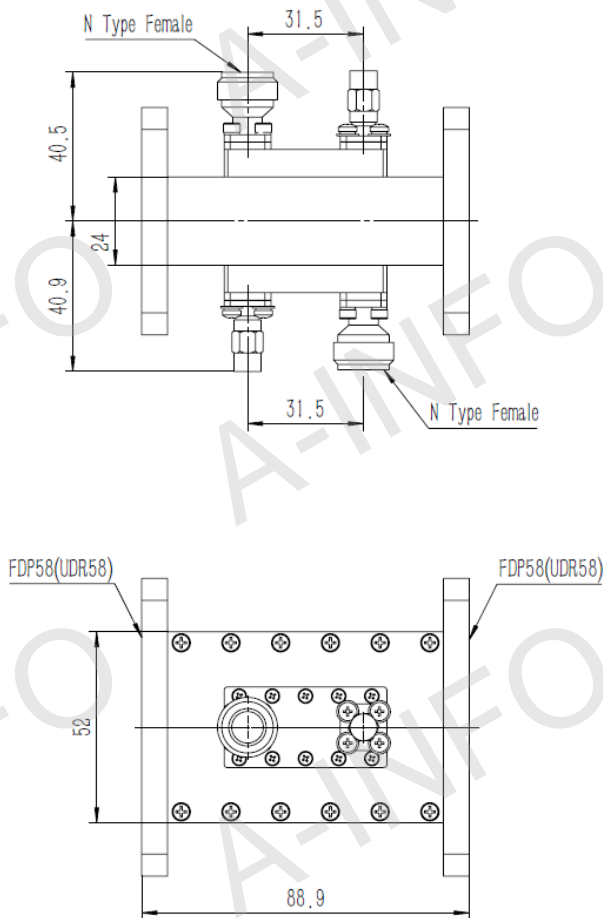

## Technical Specification

EIA WR	WR159
Frequency Range(GHz)	4.90 - 7.05
Coupling(dB)	40 Typ.
Directivity(dB)	15 Typ.
Insertion Loss(dB)	0.1 Max. (Not including the theoretical loss $4.34 \times 10^{-4}$ dB)
Mainline VSWR	1.10:1 Max.
Secondline VSWR	1.35:1 Max.
Flange	FDP58(UDR58)
Coupling Port	N-Female/N-Male
Material	Al
Net Weight(Kg)	0.26 Around

## Outline Drawing (Size: mm)

Coupling Port: N-Female

For N-Male connector Coupling Port outline drawing, please contact A-INFO.

AINFO Inc.

Page 1 of 6

China(Beijing): Tel: (+86) 10-6266-7326, (+86) 10-6266-7327 Fax: (+86) 10-6266-7379  
 China(Chengdu): Tel: (+86) 28-8519-2786, (+86) 28-8519-3044 Fax: (+86) 28-8519-3068  
 USA: Tel: (+1) 949-639-9688, (+1) 949-639-9608 Fax: (+1) 949-639-9670

## Flange Drawing (Size: mm)